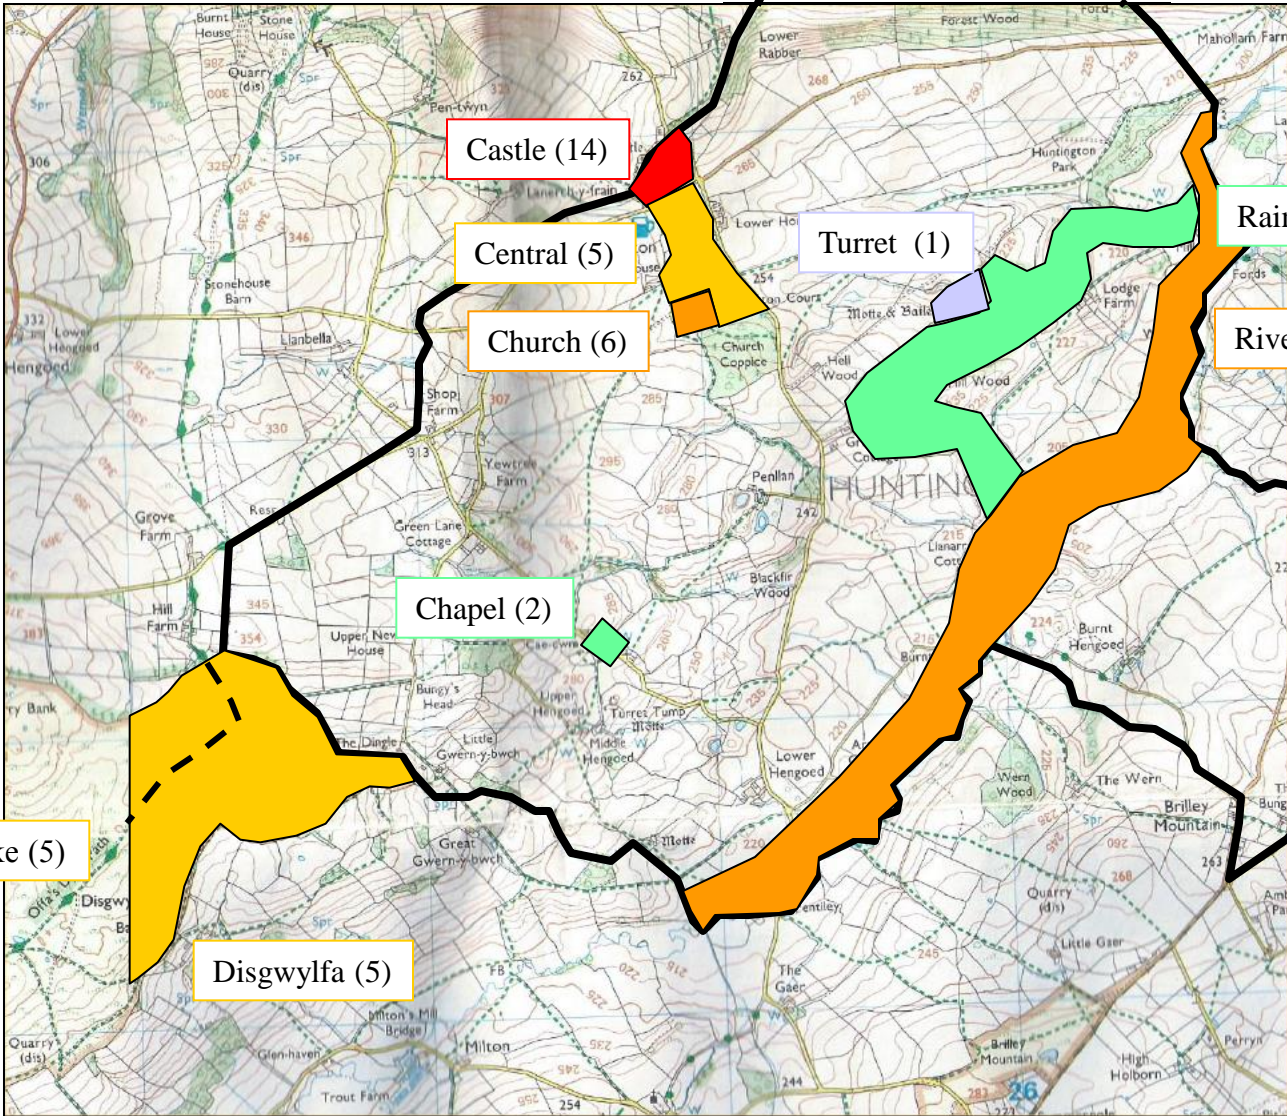

All of Huntington (7)

Castle (14)

Central (5)

Church (6)

Turret (1)

Rainbow Meadow (3)

River Arrow (7)

Chapel (2)

Offa's Dyke (5)

Disgwylfa (5)

Parish Boundary ——— •••••