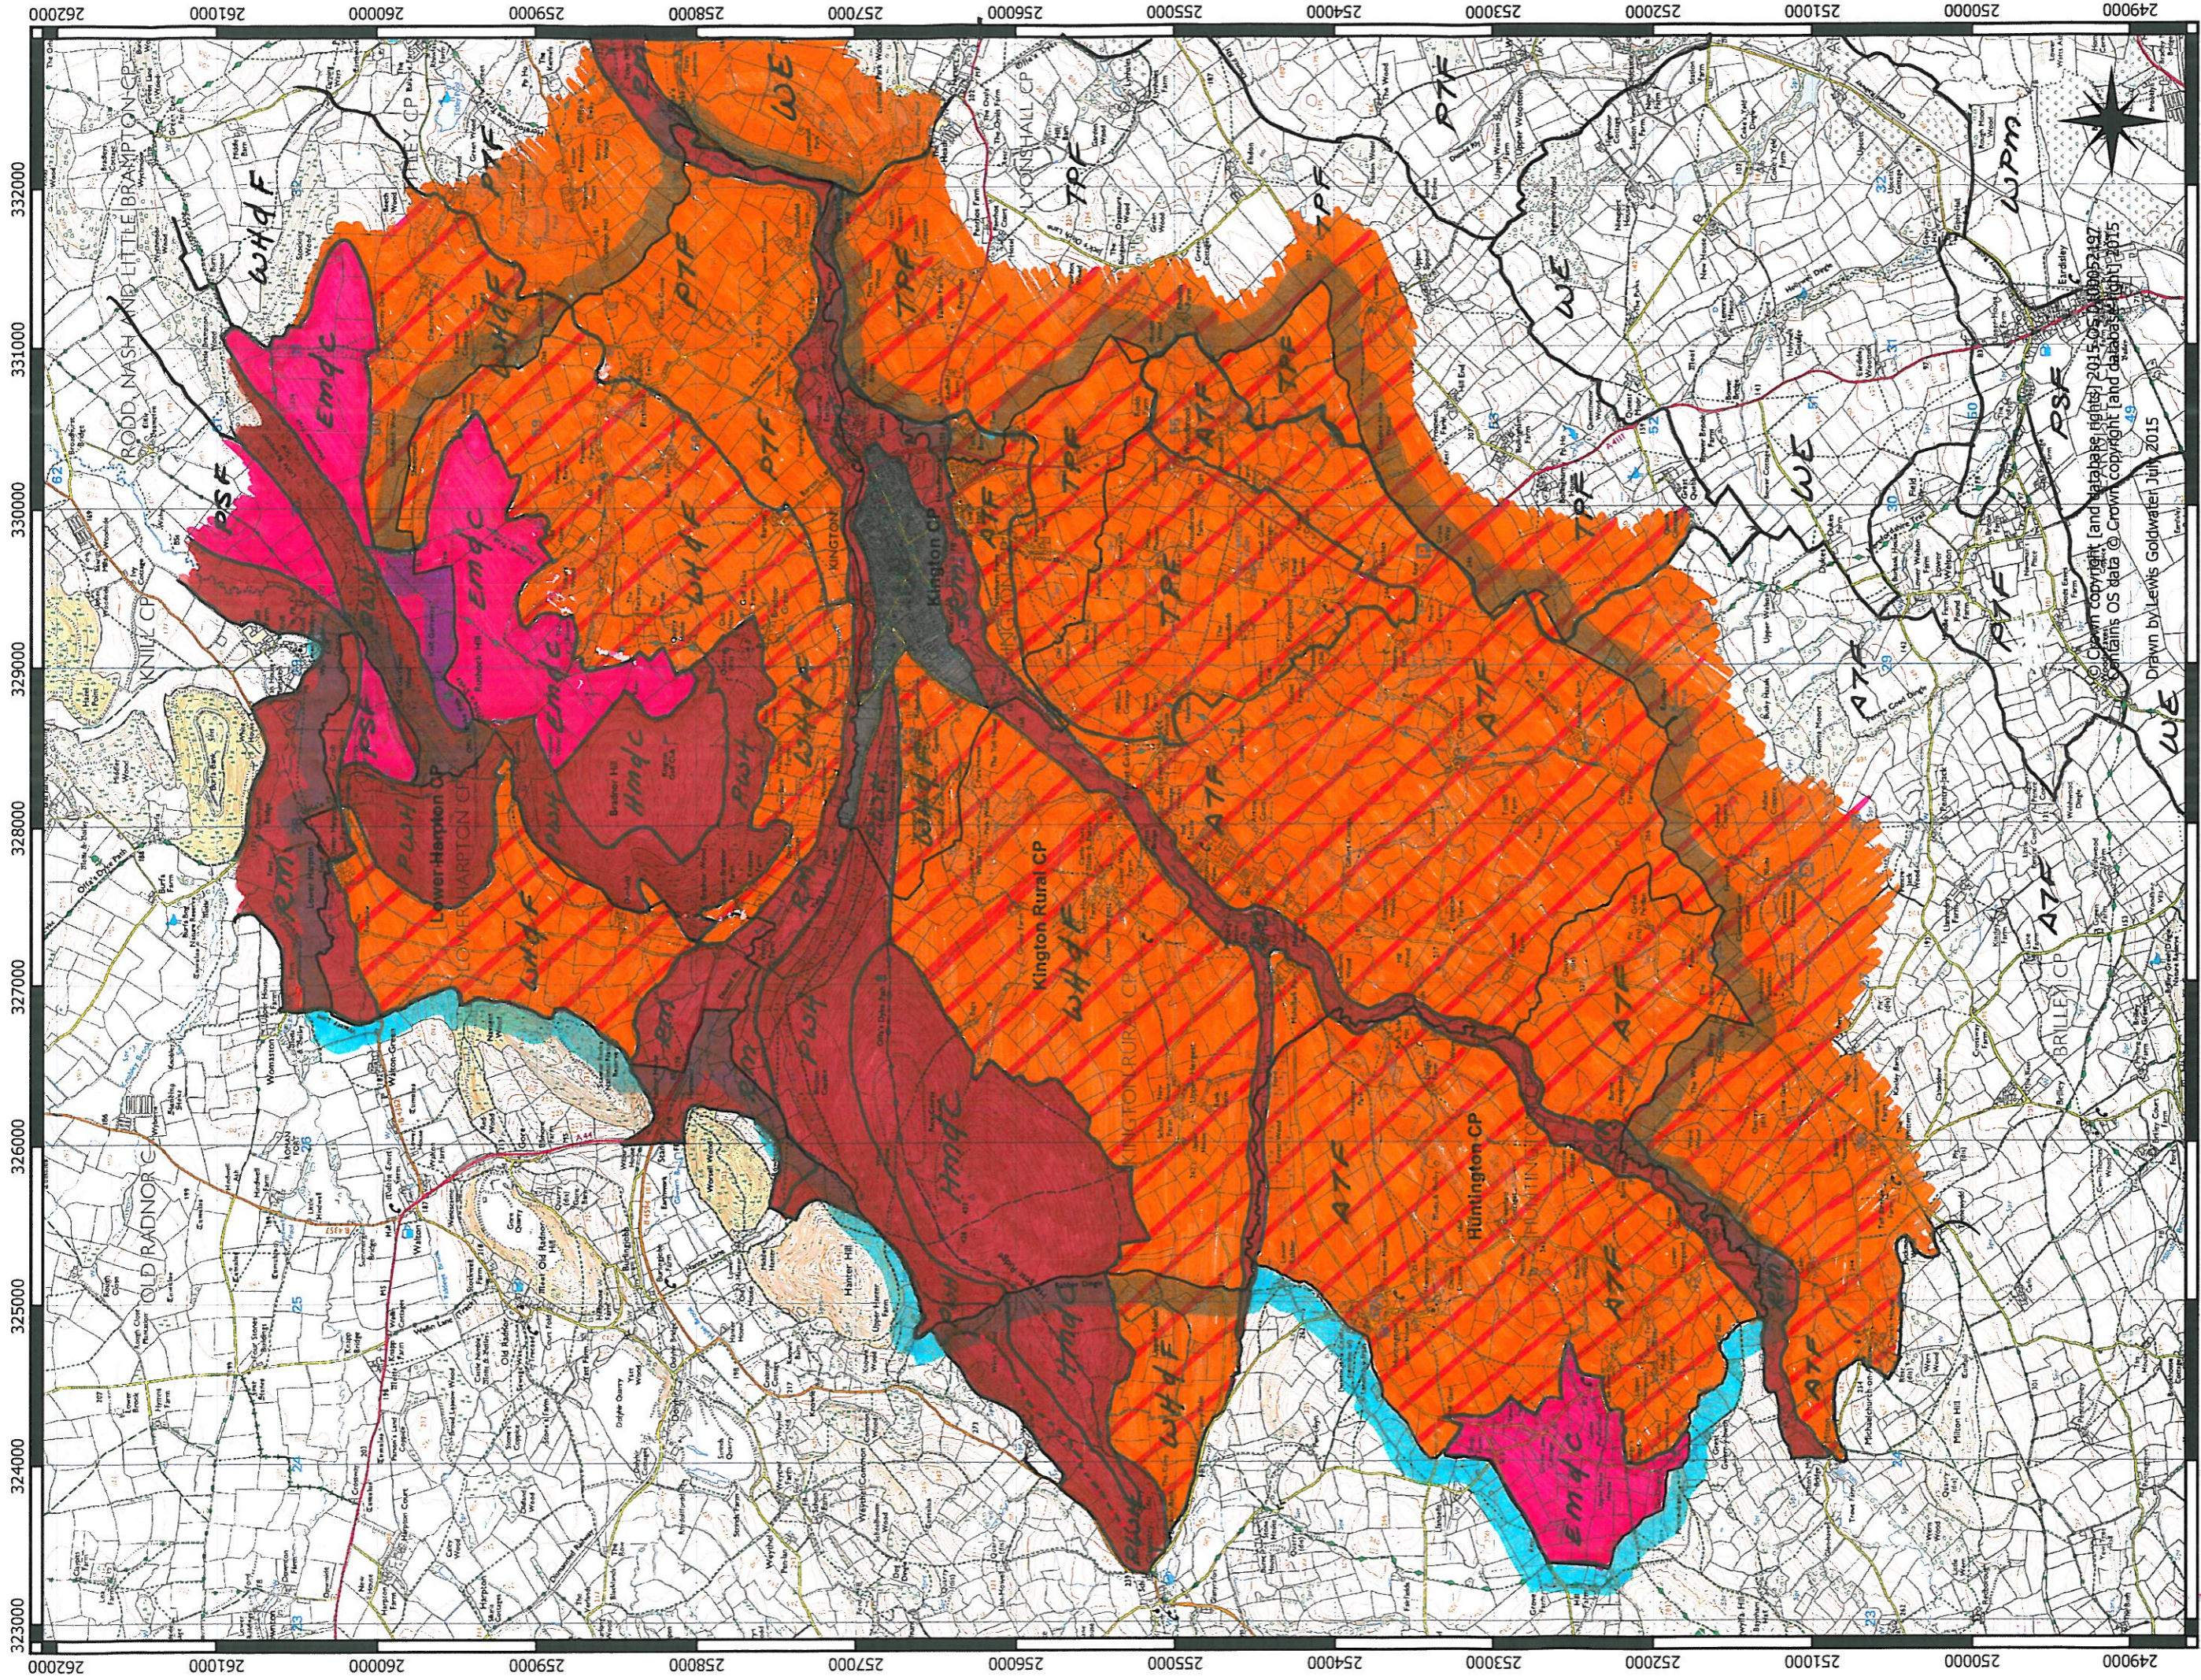

LANDSCAPE CHARACTER TYPE SENSITIVITY

Produced at scale 1:36,264 on A3

LANDSCAPE CHARACTER TYPE SENSITIVITY (POLY/SOL ONLY = HIGH FOR BIG SPEDS)
MODERATE (ALL)